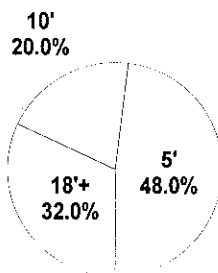

Scoring Range