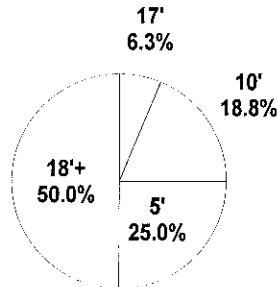

Scoring Range