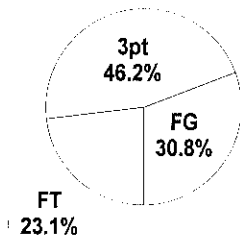

Scoring Distribution

FT  
15.9%

Scoring Locations

By Period	FG	FGA	FG%	3Pt	3PA	3P%	FT	FTA	FT%	PTS	ORB	DRB	TR	PF	AST	TO	BS	ST	P/S
1st Period	8	13	61.5	3	6	50.0	0	0	0.00	19	1	5	6	1	5	4	0	2	1.46
2nd Period	6	10	60.0	3	5	60.0	3	4	75.0	18	3	4	7	1	5	4	0	1	1.50
3rd Period	7	16	43.8	2	5	40.0	1	2	50.0	17	3	8	11	3	4	2	0	1	1.00
4th Period	4	7	57.1	0	0	0.00	7	10	70.0	15	1	7	8	5	1	3	0	0	1.25
Game	25	46	54.3	8	16	50.0	11	16	68.8	69	8	24	32	10	15	13	0	4	1.28

Scoring Breakdown

Scoring Range

KHSAA Basketball - TEAM SHOT CHART for the Rose Hill Christian Lady Royals  
 Lexington Catholic Lady Knights vs. Rose Hill Christian Lady Royals  
 DATE: 03/25/2006 TIME: 8:10 pm CST SITE: Diddle Arena-Bowling Green, KY

Shot Summary	M/A	%	PTS
3Pt FG	8/20	40.0%	24
2Pt FG	8/26	30.8%	16
Layups - L	1/1	100.0%	2
Layups - R	1/2	50.0%	2
Dunks	0/0	0.0%	0
Putbacks	1/4	25.0%	2
Overall Shooting	16/46	34.8%	40
Free Throws	12/17	70.6%	12
Total Points			52

Scoring Distribution

Scoring Locations

By Period	FG	FGA	FG%	3Pt	3PA	3P%	FT	FTA	FT%	PTS	ORB	DRB	TR	PF	AST	TO	BS	ST	P/S
1st Period	6	12	50.0	3	6	50.0	1	2	50.0	16	1	4	5	0	3	3	0	3	1.23
2nd Period	4	12	33.3	2	6	33.3	1	2	50.0	11	4	1	5	3	3	4	1	1	0.85
3rd Period	4	12	33.3	2	4	50.0	3	5	60.0	13	2	6	8	5	2	3	2	2	0.93
4th Period	2	10	20.0	1	4	25.0	7	8	87.5	12	2	4	6	6	1	2	0	1	0.86
Game	16	46	34.8	8	20	40.0	12	17	70.6	52	9	15	24	14	9	12	3	7	0.96